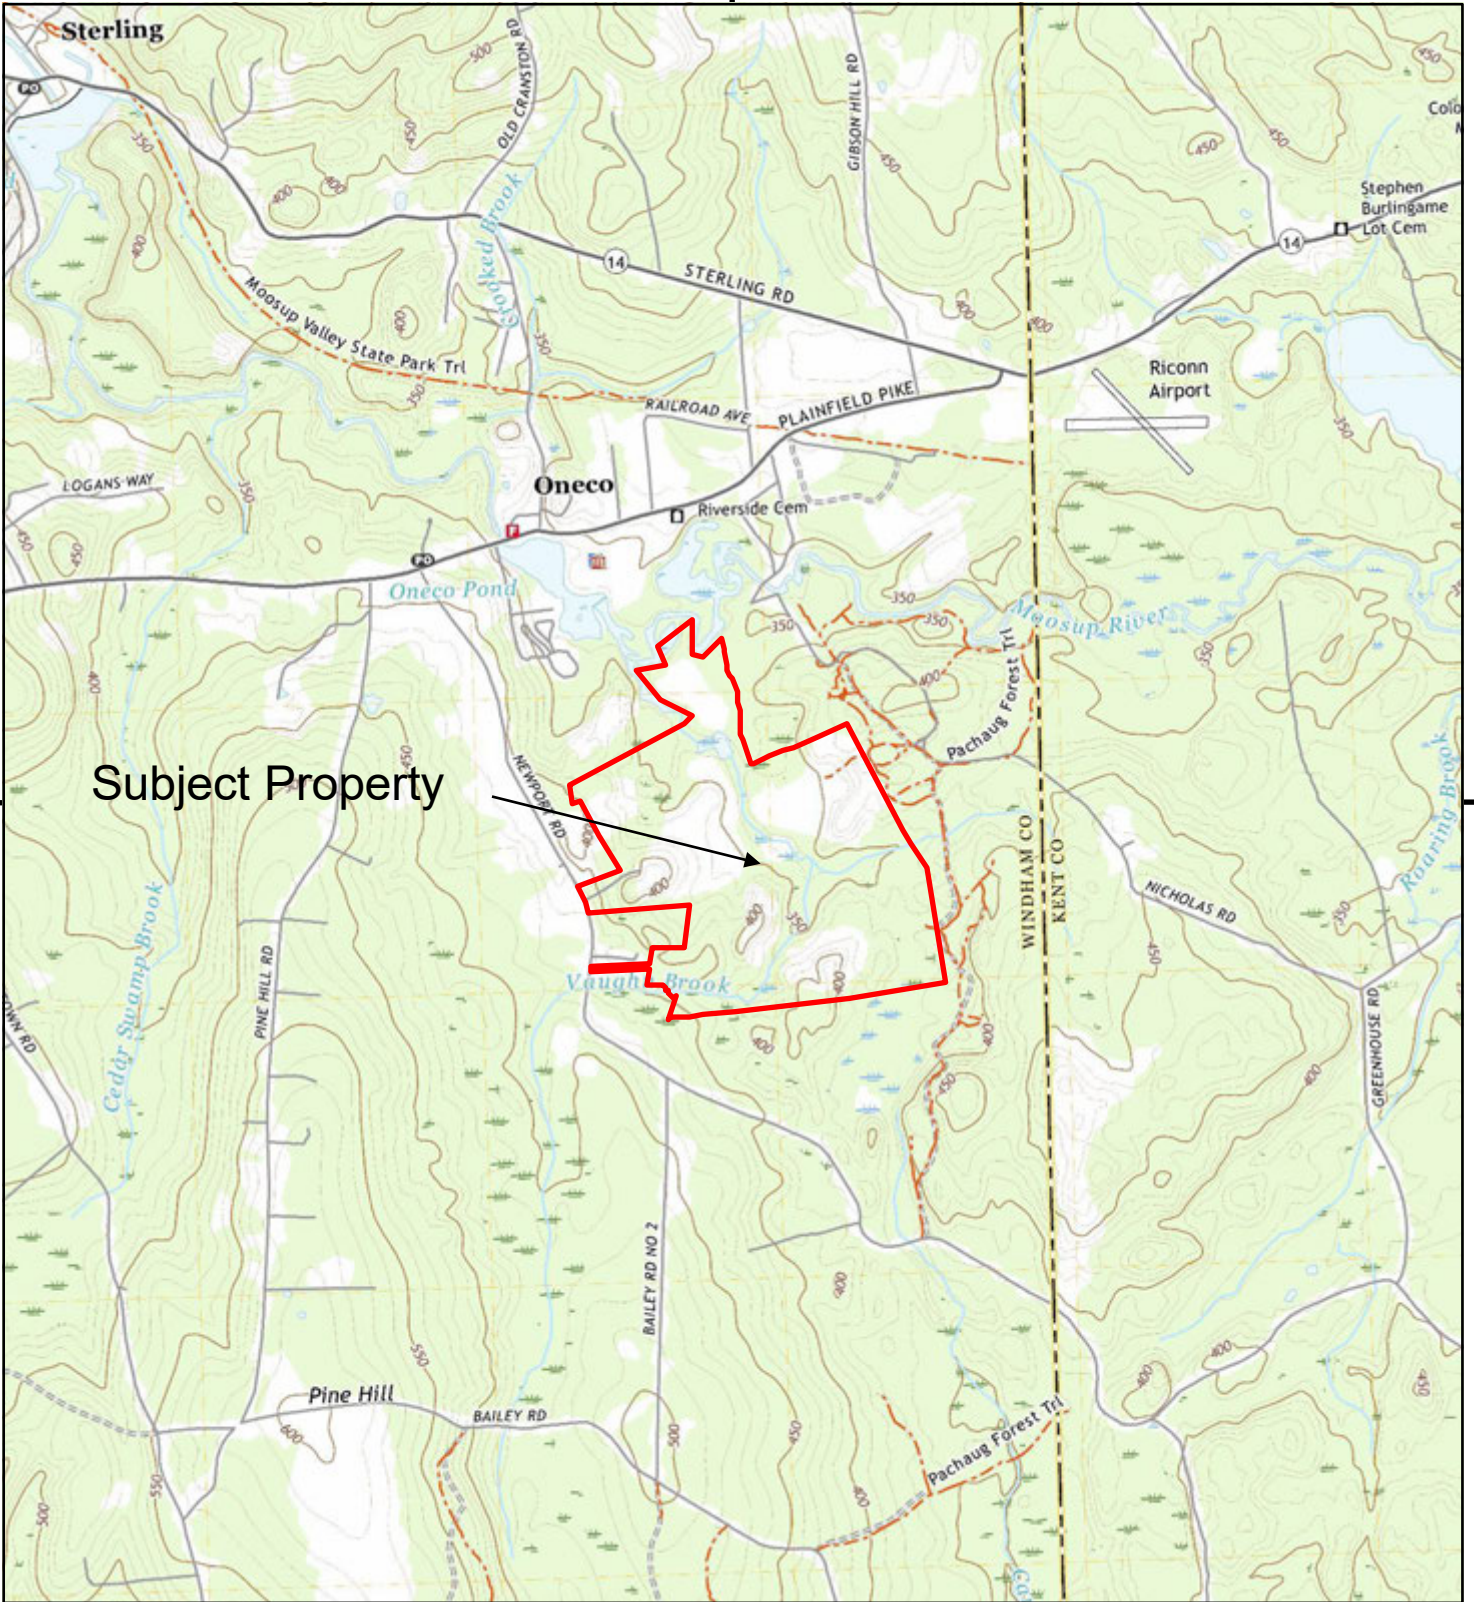

Location Map

Subject Property

TP, Oneco, 2021, 7.5-minute

ADDRESS: 220 Newport Road
Sterling, CT 06377
Environmental Field Services, Inc.

Estimated Property Line